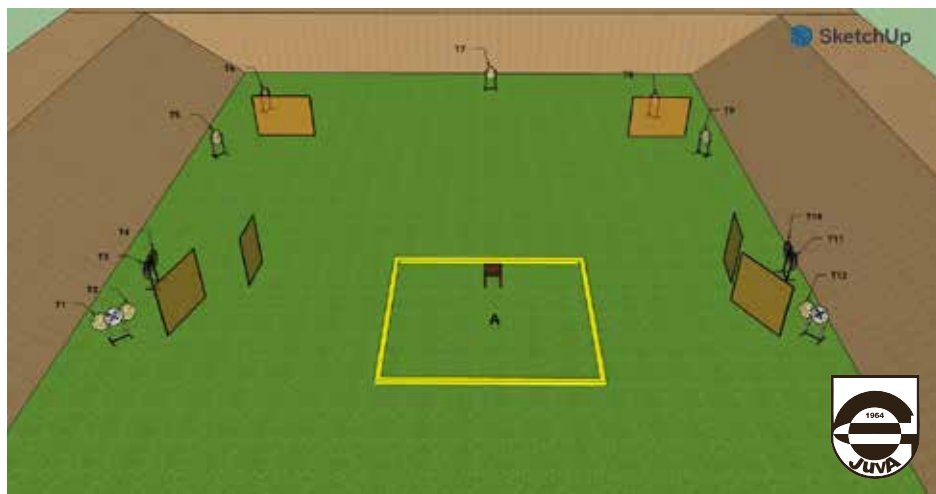

Mikkeli
Practical

PRACTICAL RANGE - JUVA

Stage 14

Stage number	14
Stage name	Juva- practical range fore
Targets	12 IPSC targets (2 hits per target) and 4 N/S targets
Minimum number of rounds	24
Firearm ready condition	Loaded - Option 1
Start position	Competitor sitting on chair, with the firearm in the ready condition, held in both hands, stock touching the competitor at hip level, barrel parallel to the ground, trigger guard downwards, muzzle pointing downrange with the fingers outside the trigger guard
Time starts	Audible signal
Procedure	On the start signal, engage all targets from marked area A.