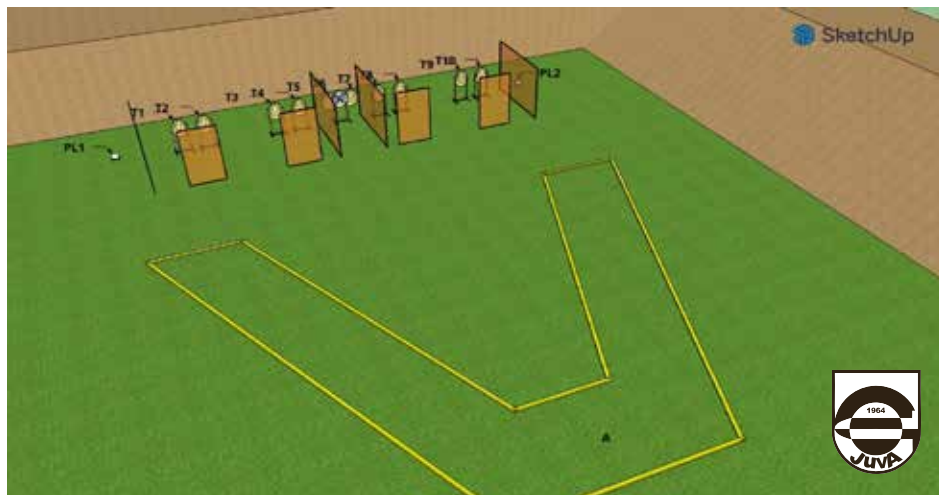

Stage 11

Stage number	11
Stage name	Juva - Pistol range
Targets	10 IPSC targets (one hit per target), 1 N/S target and 2 IPSC metal plates
Minimum number of rounds	12
Firearm ready condition	Loaded - Option 2
Start position	Competitor standing erect in marked area A, with the firearm in the ready condition, held in both hands, stock touching the competitor at hip level, barrel parallel to the ground, trigger guard downwards, muzzle pointing downrange with the fingers outside the trigger guard
Time starts	Audible signal
Procedure	On the start signal, engage all targets from marked area A

**Mikkeli
Practical**