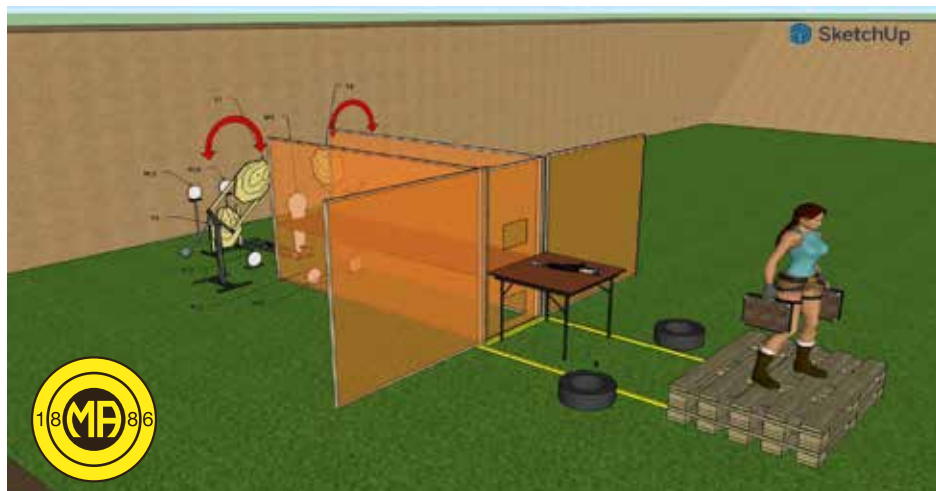

**Mikkeli
Practical**

**SILENT
STEEL**

**MODULAR
SUPPRESSION**

www.silentsteel.fi

300M RIFLE RIGHT - MIKKELI

Stage 5

Stage number	5
Stage name	300mm range right
Targets	3 IPSC targets (2 hits per target), 5 IPSC metal plates and 1 IPSC popper
Minimum number of rounds	12
Firearm ready condition	Unloaded - Option 3
Start position	Competitor standing on platform with suitcases on both hands and facing away from the targets . Firearm on the table in ready condition, muzzle pointing downrange
Time starts	Audible signal
Procedure	On the start signal, engage all targets from marked area A. Both suitcases must be placed in dedicated positions before last shot. Moving targets T1 and T3 are activated by IP1 and remain visible at rest