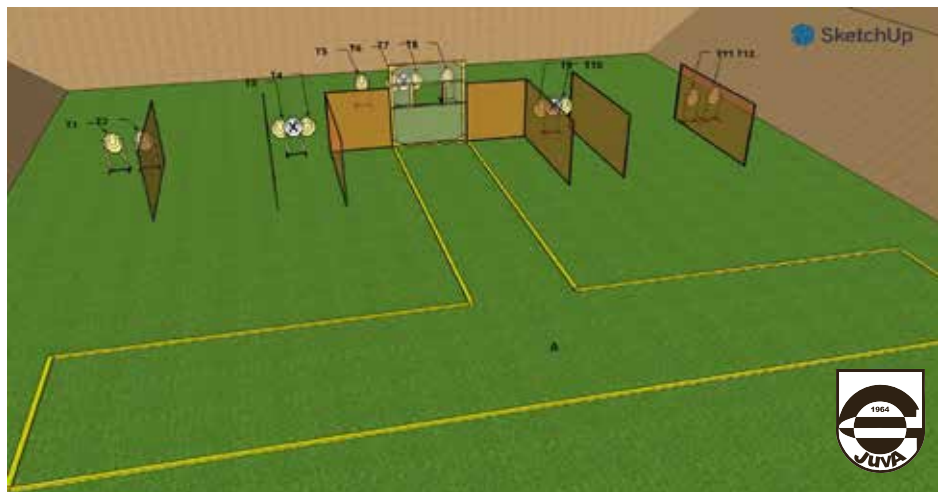

100 M - JUVA

Stage 9

Stage number	9
Stage name	Juva -100m range
Targets	12 IPSC targets (2 hits per target) and 3 N/S targets
Minimum number of rounds	24
Firearm ready condition	Unloaded - Option 3
Start position	Competitor standing erect in marked area A, with the firearm in the ready condition, held in both hands, stock touching the competitor at hip level, barrel parallel to the ground, trigger guard downwards, muzzle pointing downrange with the fingers outside the trigger guard
Time starts	Audible signal
Procedure	On the start signal, engage all targets from marked area A.

**Mikkeli
Practical**