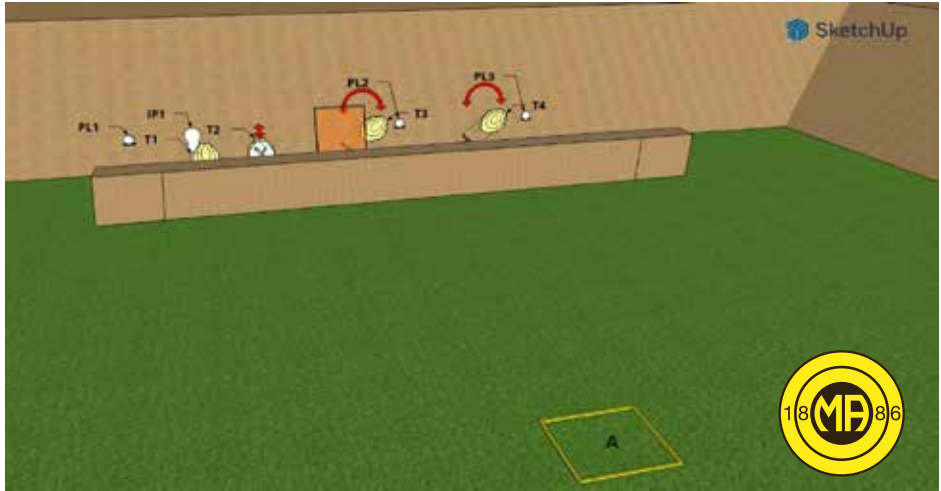

Stage 6

Stage number	6
Stage name	Moose range
Targets	4 IPSC targets (2 hits per target), 1 IPSC metal plate and 3 IPSC poppers
Minimum number of rounds	12
Firearm ready condition	Loaded - Option 1
Start position	Competitor standing erect in marked area A, with the firearm in the ready condition, held in both hands, stock touching the competitor at hip level, barrel parallel to the ground, trigger guard downwards, muzzle pointing downrange with the fingers outside the trigger guard
Time starts	Audible signal
Procedure	On the start signal, engage all targets from marked area A. Moving target T1 is activated by IP1, moving target T4 is activated by IP2 and both moving targets remain visible at rest

**Mikkeli
Practical**

PISTOL RANGE LEFT - MIKKELI

Stage 7

Stage number	7
Stage name	Pistol range left
Targets	4 IPSC targets (2 hits per target), 1 N/S target (impenetrable), 3 IPSC metal plates and 1 IPSC popper
Minimum number of rounds	12
Firearm ready condition	Loaded - Option 1
Start position	Competitor standing erect in marked area A, with the firearm in the ready condition, held in both hands, stock touching the competitor at hip level, barrel parallel to the ground, trigger guard downwards, muzzle pointing downrange with the fingers outside the trigger guard
Time starts	Audible signal
Procedure	On the start signal, engage all targets from marked area A. Moving targets are activated by engaging IP1, all moving targets will remain visible at rest