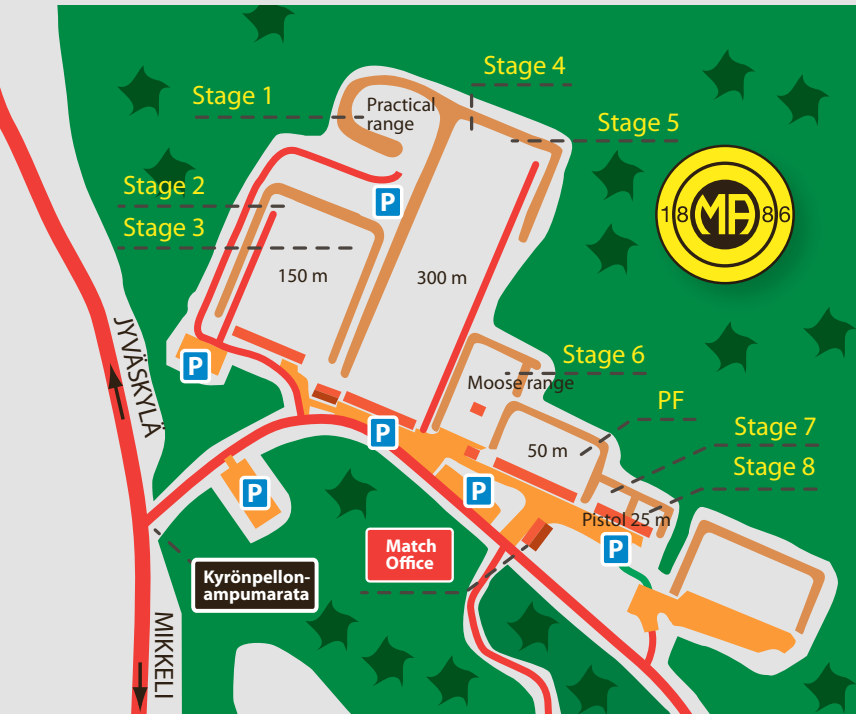

Mikkeli
Practical

PRACTICAL RANGE - JUVA

Stage 14

Stage number	14
Stage name	Juva- practical range fore
Targets	12 IPSC targets (2 hits per target) and 4 N/S targets
Minimum number of rounds	24
Firearm ready condition	Loaded - Option 1
Start position	Competitor sitting on chair, with the firearm in the ready condition, held in both hands, stock touching the competitor at hip level, barrel parallel to the ground, trigger guard downwards, muzzle pointing downrange with the fingers outside the trigger guard
Time starts	Audible signal
Procedure	On the start signal, engage all targets from marked area A.

**Mikkeli
Practical**

Mikkeli

Match Office

(Kyrönpirtti)

- Canteen
- WC
- Info

Juva

Orimäki shooting range -
Kyrönpelto shooting range
59 km / 50 min