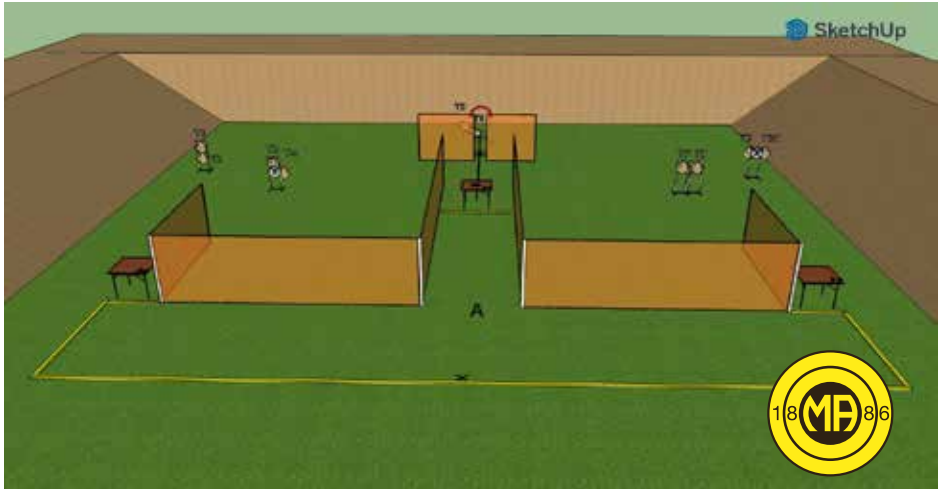

PISTOL RANGE RIGHT - MIKKELI

Stage 8

Stage number	8
Stage name	Pistol range right
Targets	10 IPSC targets (2 hits per target), 2 N/S targets (impenetrable)
Minimum number of rounds	20
Firearm ready condition	Unloaded - Option 3
Start position	Competitor standing erect in marked spot X, with the firearm in the ready condition, held in both hands, stock touching the competitor at hip level, barrel parallel to the ground, trigger guard downwards, muzzle pointing downrange with the fingers outside the trigger guard. All used magazines placed on left and/or right table
Time starts	Audible signal
Procedure	On the start signal, engage all targets from marked area A. Moving targets are activated by pulling rope on middle table and remain visible at rest

**Mikkeli
Practical**