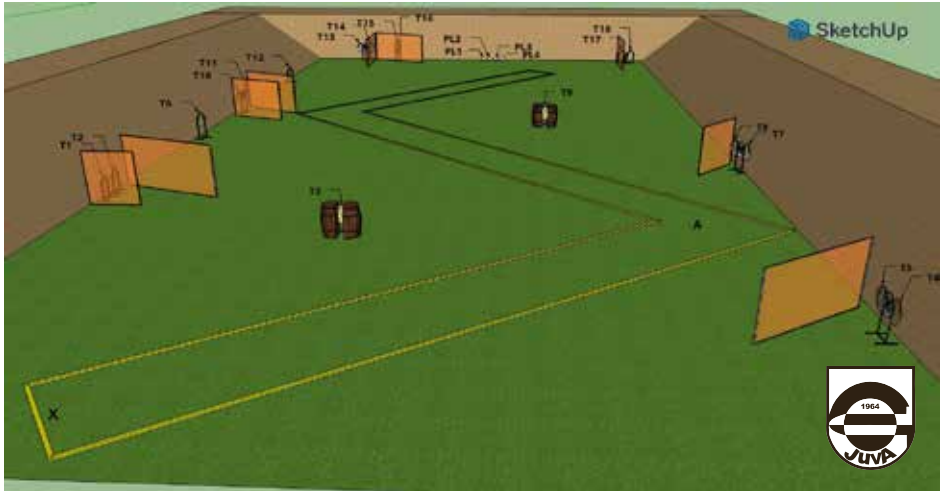

Stage 13

Stage number	13
Stage name	Juva- practical range aft
Targets	18 IPSC targets (2 hits per target), 4 N/S targets and 4 IPSC metal plates
Minimum number of rounds	40
Firearm ready condition	Loaded - Option 1
Start position	Competitor standing erect in marked spot X, with the firearm in the ready condition, held in both hands, stock touching the competitor at hip level, barrel parallel to the ground, trigger guard downwards, muzzle pointing downrange with the fingers outside the trigger guard
Time starts	Audible signal
Procedure	On the start signal, engage all targets from marked area A.

Mikkeli
Practical