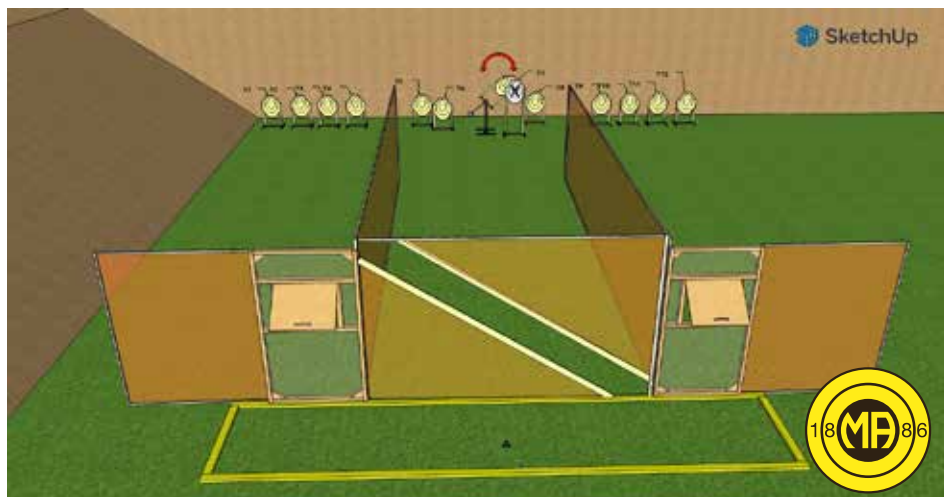

150M RIFLE LEFT - MIKKELI

Stage 2

Stage number	2
Stage name	150m range left
Targets	12 IPSC targets (2 hits per target) and 1 NS target
Minimum number of rounds	24
Firearm ready condition	Loaded - Option 1
Start position	Competitor standing erect in marked area A, with the firearm in the ready condition, held in both hands, stock touching the competitor at hip level, barrel parallel to the ground, trigger guard downwards, muzzle pointing downrange with the fingers outside the trigger guard
Time starts	Audible signal
Procedure	On the start signal, engage all targets from marked area A. Moving target is activated by opening either hatch and will remain visible at rest