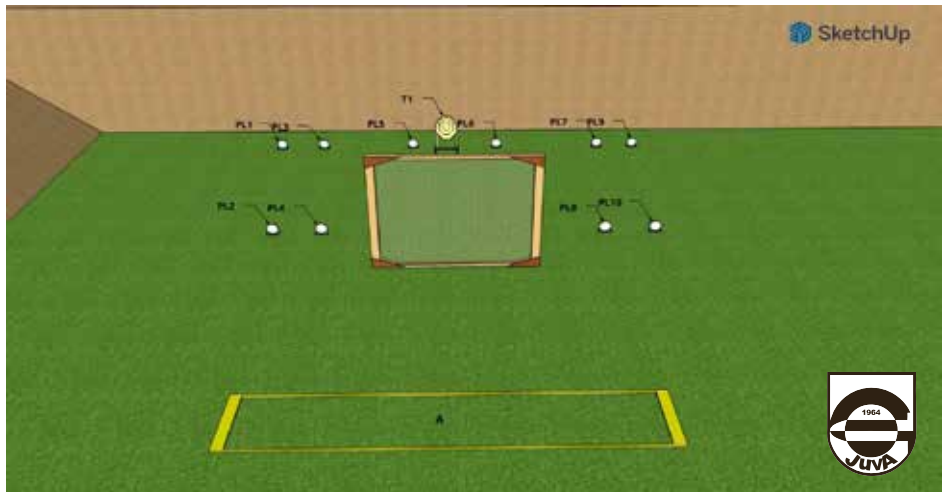

**Mikkeli
Practical**

100 M - JUVA

Stage 9

Stage number	9
Stage name	Juva -100m range
Targets	12 IPSC targets (2 hits per target) and 3 N/S targets
Minimum number of rounds	24
Firearm ready condition	Unloaded - Option 3
Start position	Competitor standing erect in marked area A, with the firearm in the ready condition, held in both hands, stock touching the competitor at hip level, barrel parallel to the ground, trigger guard downwards, muzzle pointing downrange with the fingers outside the trigger guard
Time starts	Audible signal
Procedure	On the start signal, engage all targets from marked area A.

**Mikkeli
Practical**

MOOSE RANGE - JUVA

Stage 10

Stage number	10
Stage name	Juva - mooserange
Targets	1 IPSC target (2 hits per target) and 10 IPSC metal plates
Minimum number of rounds	12
Firearm ready condition	Loaded - Option 1
Start position	Competitor standing erect in marked area A, with the firearm in the ready condition, held in both hands, stock touching the competitor at hip level, barrel parallel to the ground, trigger guard downwards, muzzle pointing downrange with the fingers outside the trigger guard
Time starts	Audible signal
Procedure	On the start signal, engage all targets from marked area A