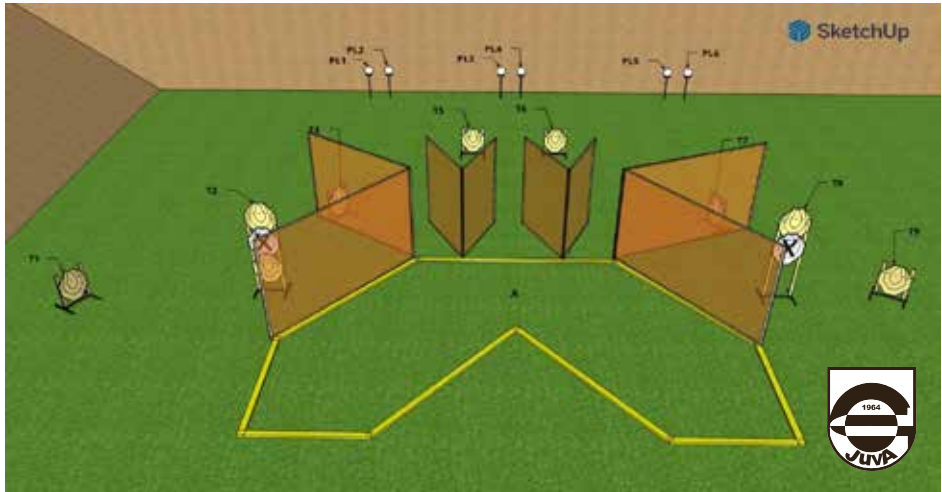

50 m RANGE - JUVA

Stage 12

Stage number	12
Stage name	Juva - 50m range
Targets	9 IPSC targets (2 hits per target), 2 N/S targets and 6 IPSC metal plates
Minimum number of rounds	24
Firearm ready condition	Loaded - Option 1
Start position	Competitor standing erect in marked area A, with the firearm in the ready condition, held in both hands, stock touching the competitor at hip level, barrel parallel to the ground, trigger guard downwards, muzzle pointing downrange with the fingers outside the trigger guard
Time starts	Audible signal
Procedure	On the start signal, engage all targets from marked area A.

**Mikkeli
Practical**