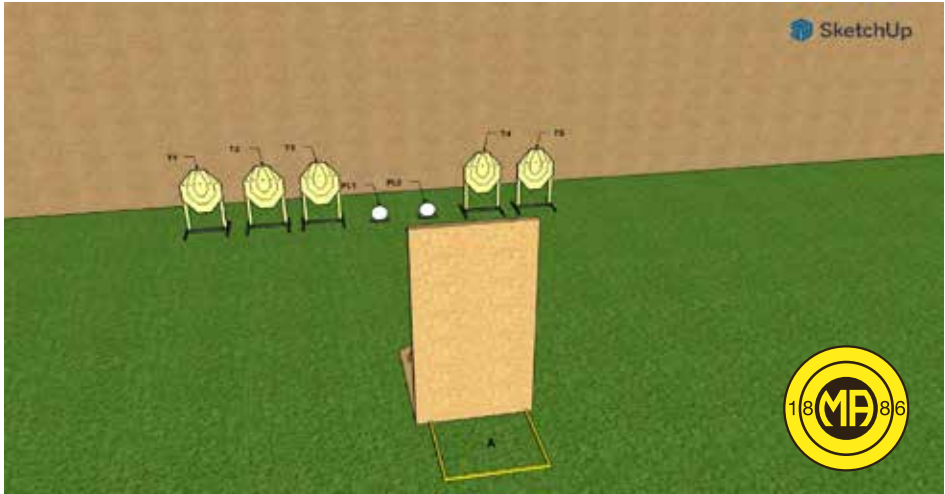

Käy tutustumassa:
www.amg-lab.com

Myynti ja tiedustelut:

Kimmo Iso-Tuisku ☎ 050 599 2642 ✉ kimmo@iso-tuisku.fi

300M RIFLE LEFT - MIKKELI

Stage 4

Stage number	4
Stage name	300m range left
Targets	5 IPSC targets (2 hits per target), 2 IPSC metal plates
Minimum number of rounds	12
Firearm ready condition	Loaded - Option 1
Start position	Competitor standing erect in marked area A, with the firearm in the ready condition, held in both hands, stock touching the competitor at hip level, barrel parallel to the ground, trigger guard downwards, muzzle pointing downrange with the fingers outside the trigger guard
Time starts	Audible signal
Procedure	On the start signal, engage all targets from marked area A.