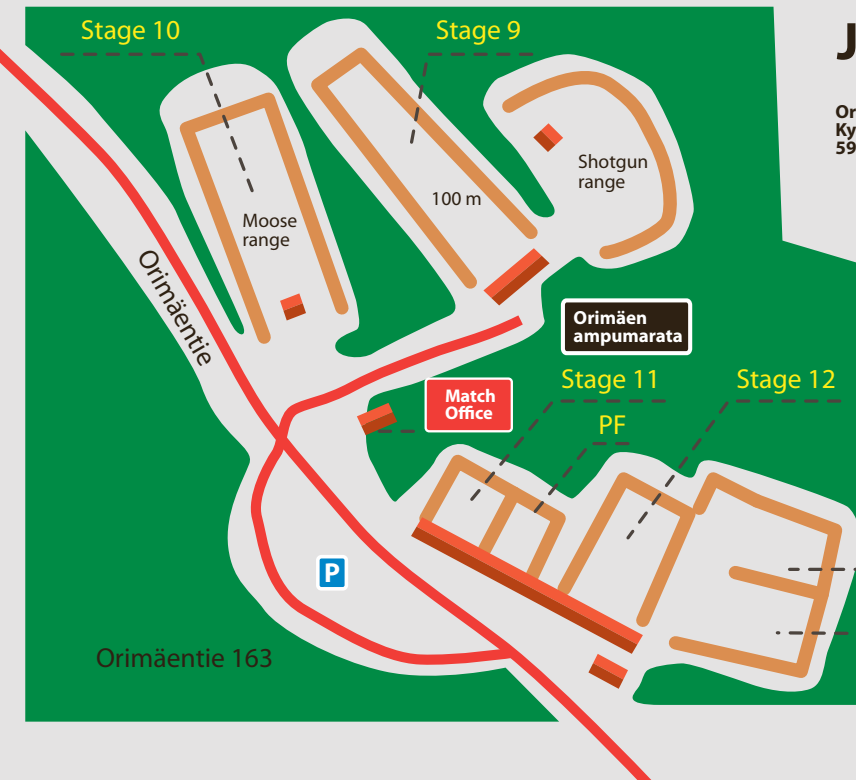

**Mikkeli
Practical**

Mikkeli

Match Office

(Kyrönpirtti)

- Canteen
- WC
- Info

Juva

Orimäki shooting range -
Kyrönpelto shooting range
59 km / 50 min