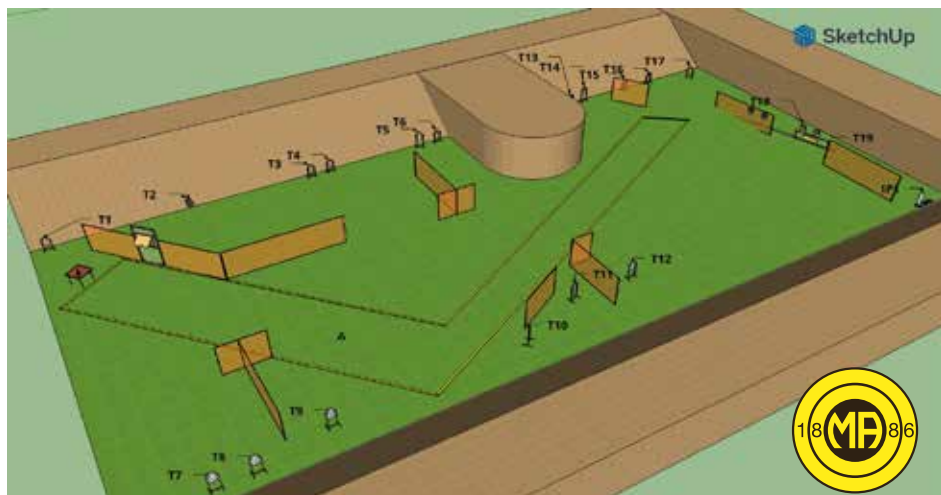

Stage 14

Pasi Kupiainen	RO
Timo Kärkkäinen	
Hans Paajanen	
Hannu Ahonen (su)	

Arktos Ateljee

www.arktos.fi

Arktos Pertti Karhunen

PRACTICAL RANGE - MIKKELI

Stage 1

Stage number	1
Stage name	Practical range
Targets	19 IPSC targets (2 hits per target), 2 N/S targets and 1 IPSC Popper
Minimum number of rounds	39
Firearm ready condition	Loaded - Option 2
Start position	Competitor standing erect in marked area A, firearm in ready condition on table in marked position and muzzle pointing downrange
Time starts	Audible signal
Procedure	On the start signal, engage all targets from marked area A. Moving target T2 is activated by hatch, moving targets T18&T19 are activated by IP1. All moving targets will remain visible at rest