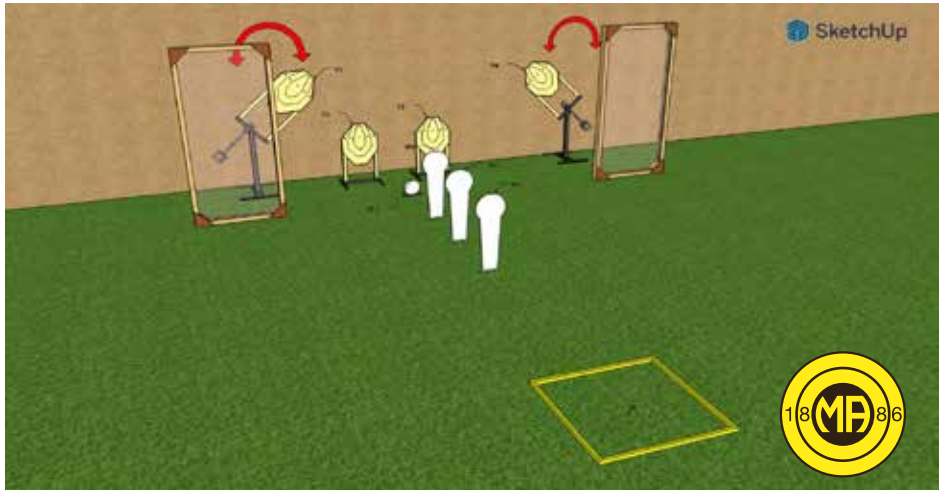

Stage 6

Stage number	6
Stage name	Moose range
Targets	4 IPSC targets (2 hits per target), 1 IPSC metal plate and 3 IPSC poppers
Minimum number of rounds	12
Firearm ready condition	Loaded - Option 1
Start position	Competitor standing erect in marked area A, with the firearm in the ready condition, held in both hands, stock touching the competitor at hip level, barrel parallel to the ground, trigger guard downwards, muzzle pointing downrange with the fingers outside the trigger guard
Time starts	Audible signal
Procedure	On the start signal, engage all targets from marked area A. Moving target T1 is activated by IP1, moving target T4 is activated by IP2 and both moving targets remain visible at rest