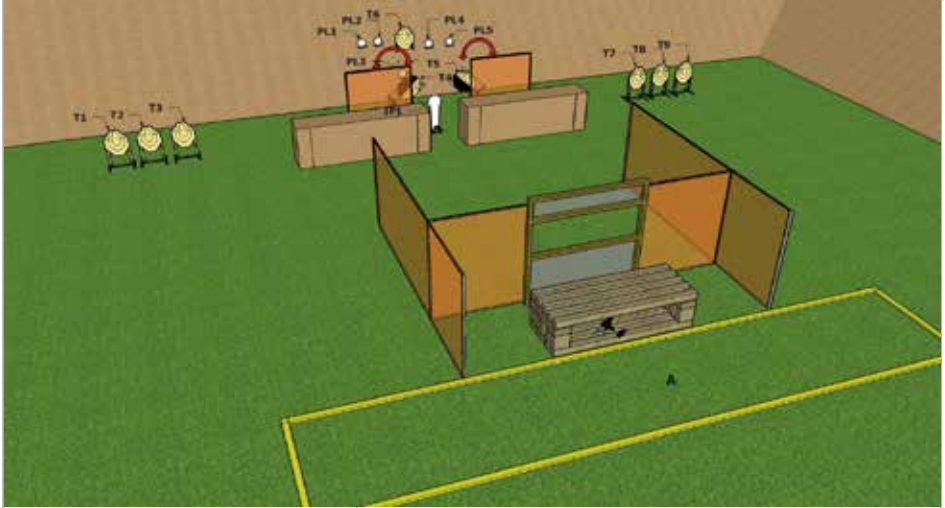

**Mikkeli
Practical**

A A W E E

AMMUNTA & ERÄ

MOOSE RANGE - SATURDAY

Stage 6

Stage number	6
Stage name	Moose range Saturday
Targets	16 IPSC targets (2 hits per target) of which 4 are disappearing, 3 N/S targets, 7 IPSC Metal Plates and 1 IPSC Popper
Minimum number of rounds	40
Firearm ready condition	Loaded - Option 1
Start position	Normal standing in marked area A. Competitor can choose from which side the disappearing targets starts.
Time starts	Audible signal
Penalties	As in IPSC rules
Procedure	On the start signal, engage all targets from marked area A. Disappearing moving targets are activated by button on the table and must be activated before the last shot.

**Mikkeli
Practical**

PISTOL RANGE LEFT - SATURDAY

Stage 7

Stage number	7
Stage name	Pistol range left Saturday
Targets	9 IPSC targets (2 hits per target), 5 IPSC Metal Plates and 1 IPSC Popper
Minimum number of rounds	24
Firearm ready condition	Unloaded - Option 3
Start position	Laying on bed, firearm and all magazines under the bed
Time starts	Audible signal
Penalties	As in IPSC rules
Procedure	On the start signal, engage all targets from marked area A. Moving targets are activated by engaging IP1. Bed is not in marked area so shooting while standing on bed is not allowed.