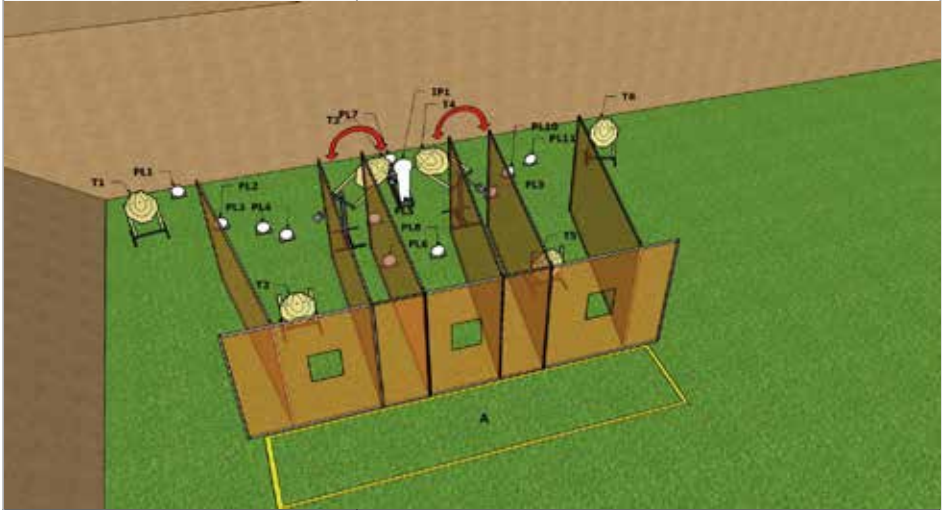

300M RIFLE LEFT - SATURDAY

Stage 4

Stage number	4
Stage name	300m range left Saturday
Targets	6 IPSC targets (2 hits per target), 11 IPSC Metal Plates and 1 IPSC Popper
Minimum number of rounds	24
Firearm ready condition	Loaded - Option 1
Start position	Normal standing in marked area A
Time starts	Audible signal
Penalties	As in IPSC rules
Procedure	On the start signal, engage all targets from marked area A.