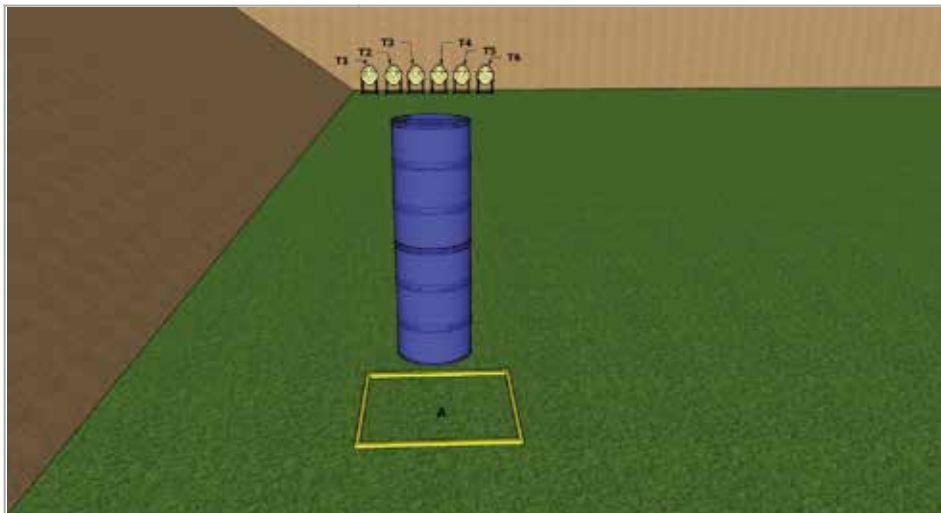

**Mikkeli
Practical**

PRACTICAL RANGE - SUNDAY

Stage 9

Stage number	9
Stage name	Practical range Sunday
Targets	12 IPSC targets (two hits per target) of which 3 are disappearing
Minimum number of rounds	24
Firearm ready condition	Loaded - Option 1
Start position	Normal standing in marked area A
Time starts	Audible signal
Penalties	As in IPSC rules
Procedure	On the start signal, engage all targets from marked area A. Disappearing moving targets are activated by pulling a rope and must be activated before last shot.

**Mikkeli
Practical**

50M WILD BOAR SHOOTING RANGE - SUNDAY

Stage 10

Stage number	10
Stage name	WILD BOAR SHOOTING RANGE
Targets	6 IPSC targets (two hits per target)
Minimum number of rounds	12
Firearm ready condition	Loaded - Option 1
Start position	Normal standing in marked area A
Time starts	Audible signal
Penalties	As in IPSC rules
Procedure	On the start signal, engage all targets from marked area