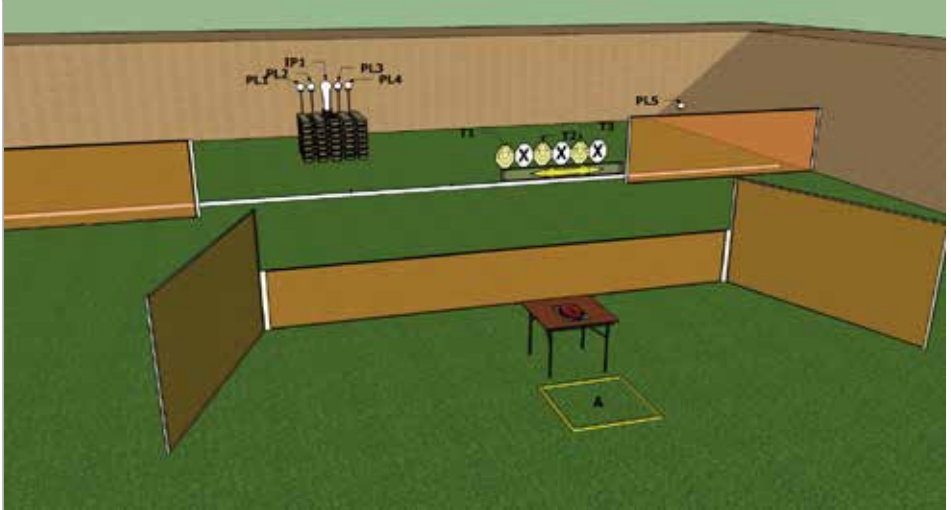

MOOSE RANGE SUNDAY

Stage 14

Stage number	14
Stage name	Moose range Sunday
Targets	3 disappearing IPSC targets (2 hits per target), 3 N/S targets, 5 IPSC Metal Plates and 1 IPSC Popper
Minimum number of rounds	12
Firearm ready condition	Loaded - Option 1
Start position	Normal standing in marked area A. Competitor can choose from which side the disappearing targets starts.
Time starts	Audible signal
Penalties	As in IPSC rules
Procedure	On the start signal, engage all targets from marked area A. Disappearing moving targets are activated by button on the table and must be activated before the last shot.

**Mikkeli
Practical**