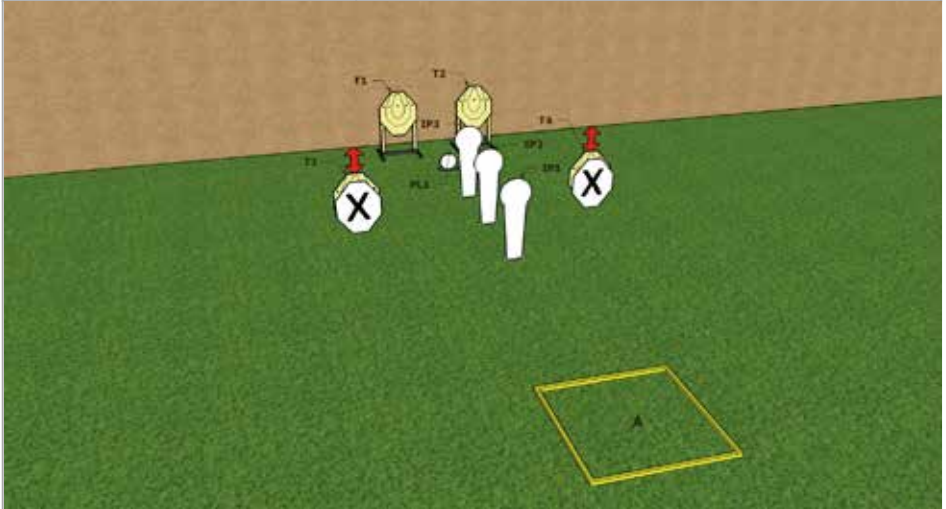

**Mikkeli
Practical**

MOOSE RANGE SUNDAY

Stage 14

Stage number	14
Stage name	Moose range Sunday
Targets	3 disappearing IPSC targets (2 hits per target), 3 N/S targets, 5 IPSC Metal Plates and 1 IPSC Popper
Minimum number of rounds	12
Firearm ready condition	Loaded - Option 1
Start position	Normal standing in marked area A. Competitor can choose from which side the disappearing targets starts.
Time starts	Audible signal
Penalties	As in IPSC rules
Procedure	On the start signal, engage all targets from marked area A. Disappearing moving targets are activated by button on the table and must be activated before the last shot.

**Mikkeli
Practical**

PISTOL RANGE LEFT - SUNDAY

Stage 15

Stage number	15
Stage name	Pistol range left Sunday
Targets	3 IPSC targets (2 hits per target), 4 IPSC Metal Plates and 1 IPSC Popper
Minimum number of rounds	12
Firearm ready condition	Loaded - Option 1
Start position	Normal standing in marked area A
Time starts	Audible signal
Penalties	As in IPSC rules
Procedure	On the start signal, engage all targets from marked area A. Moving targets are activated by engaging IP1.

**Mikkeli
Practical**

PISTOL RANGE RIGHT- SUNDAY

Stage 16

Stage number	16
Stage name	Pistol range right Sunday
Targets	4 IPSC targets (2 hits per target) of which 2 are disappearing, 2 N/S targets (impenetrable), 1 IPSC Metal Plate and 3 IPSC Popper
Minimum number of rounds	12
Firearm ready condition	Loaded - Option 1
Start position	Normal standing in area A
Time starts	Audible signal
Penalties	As in IPSC rules
Procedure	On the start signal, engage all targets from marked area A. Disappearing moving targets are activated by engaging IP1 and IP3.