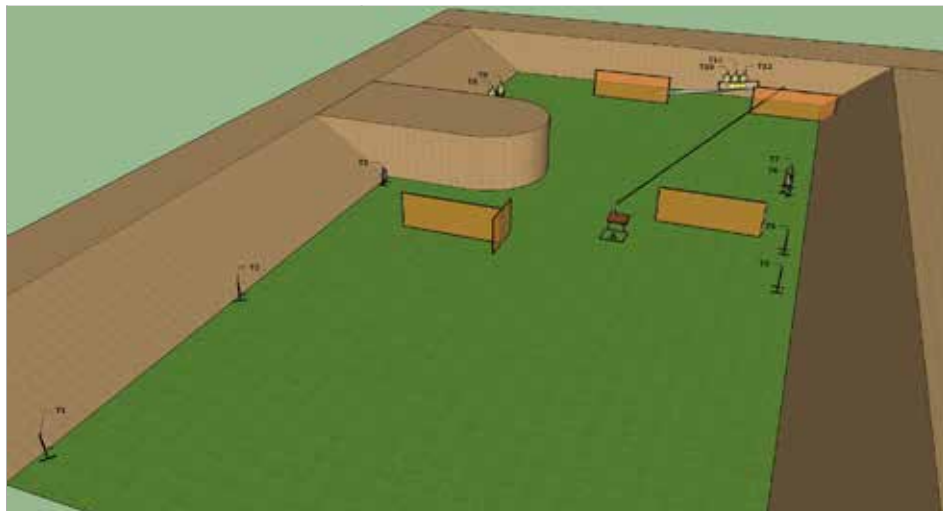

PRACTICAL RANGE - SUNDAY

Stage 9

Stage number	9
Stage name	Practical range Sunday
Targets	12 IPSC targets (two hits per target) of which 3 are disappearing
Minimum number of rounds	24
Firearm ready condition	Loaded - Option 1
Start position	Normal standing in marked area A
Time starts	Audible signal
Penalties	As in IPSC rules
Procedure	On the start signal, engage all targets from marked area A. Disappearing moving targets are activated by pulling a rope and must be activated before last shot.

**Mikkeli
Practical**