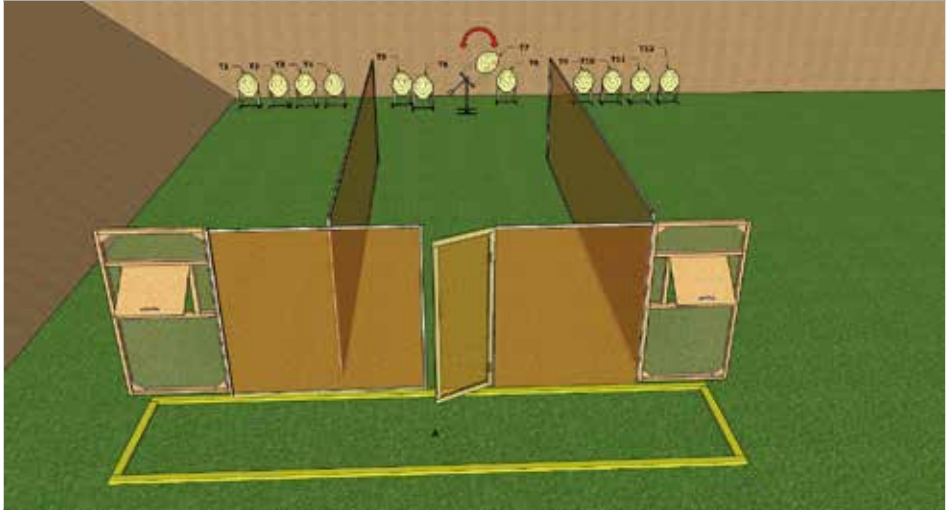

**Mikkeli
Practical**

TARGETS 
USA

www.targetsusaeu.com

**Are You
still picking
up plates
from the
ground
Well.....DON`T**

150M RIFLE LEFT - SATURDAY

Stage 2

Stage number	2
Stage name	150m range left Saturday
Targets	12 IPSC targets, 2 hits per target
Minimum number of rounds	24
Firearm ready condition	Loaded - Option 1
Start position	Normal standing in marked area A
Time starts	Audible signal
Penalties	As in IPSC rules
Procedure	On the start signal, engage all targets from marked area A.