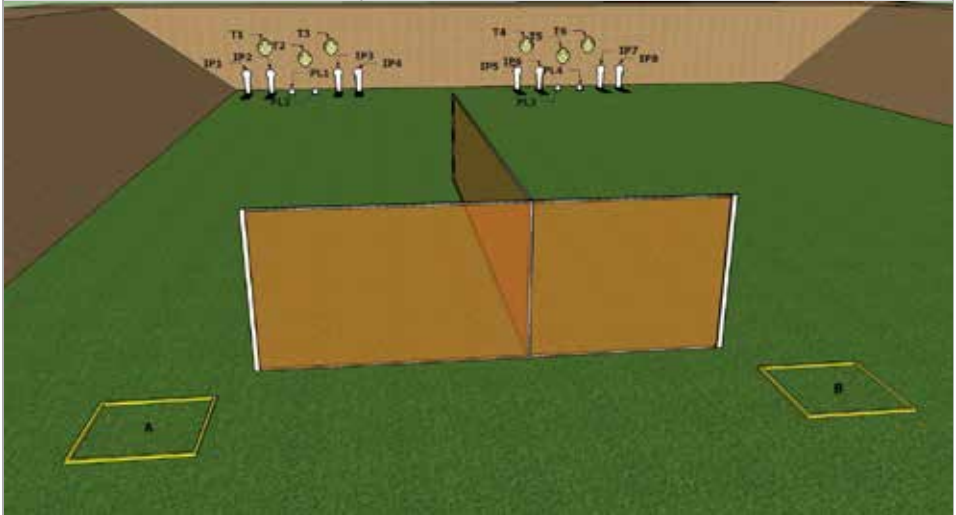

Stage 5

Stage number	5
Stage name	300m range right Saturday
Targets	6 IPSC targets (2 hits per target), 4 IPSC Metal Plates and 8 IPSC Poppers
Minimum number of rounds	24
Firearm ready condition	Loaded - Option 1
Start position	Normal standing in marked area A or B
Time starts	Audible signal
Penalties	As in IPSC rules
Procedure	On the start signal, engage all targets from marked areas A or B