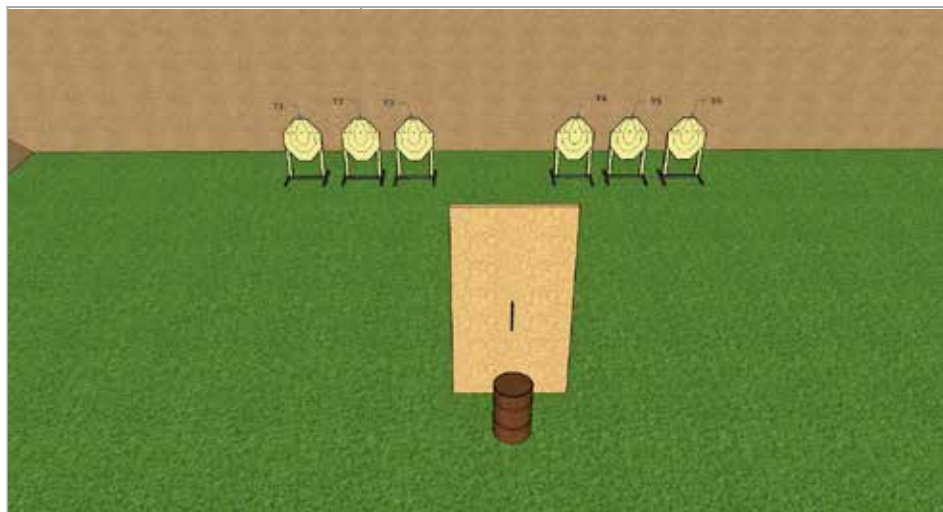

150M RIFLE RIGHT - SUNDAY

Stage 11

Stage number	11
Stage name	150m range right Sunday
Targets	6 IPSC targets (two hits per target)
Minimum number of rounds	12
Firearm ready condition	Loaded - Option 1
Start position	Standing on barrel, firearm in strong hand and weak hand on handle
Time starts	Audible signal
Penalties	As in IPSC rules
Procedure	On the start signal, engage all targets while standing on the barrel

**Mikkeli
Practical**