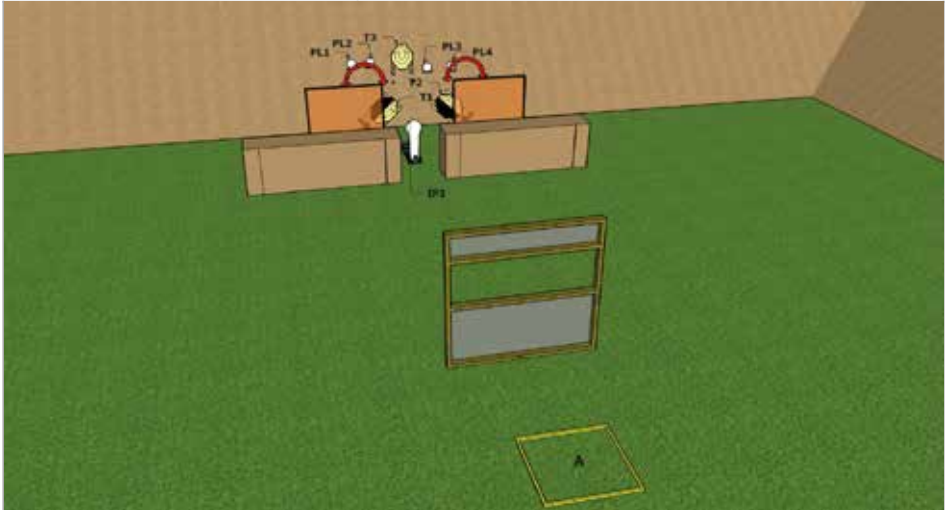

**Mikkeli
Practical**

MOOSE RANGE SUNDAY

Stage 14

Stage number	14
Stage name	Moose range Sunday
Targets	3 disappearing IPSC targets (2 hits per target), 3 N/S targets, 5 IPSC Metal Plates and 1 IPSC Popper
Minimum number of rounds	12
Firearm ready condition	Loaded - Option 1
Start position	Normal standing in marked area A. Competitor can choose from which side the disappearing targets starts.
Time starts	Audible signal
Penalties	As in IPSC rules
Procedure	On the start signal, engage all targets from marked area A. Disappearing moving targets are activated by button on the table and must be activated before the last shot.

**Mikkeli
Practical**

PISTOL RANGE LEFT - SUNDAY

Stage 15

Stage number	15
Stage name	Pistol range left Sunday
Targets	3 IPSC targets (2 hits per target), 4 IPSC Metal Plates and 1 IPSC Popper
Minimum number of rounds	12
Firearm ready condition	Loaded - Option 1
Start position	Normal standing in marked area A
Time starts	Audible signal
Penalties	As in IPSC rules
Procedure	On the start signal, engage all targets from marked area A. Moving targets are activated by engaging IP1.