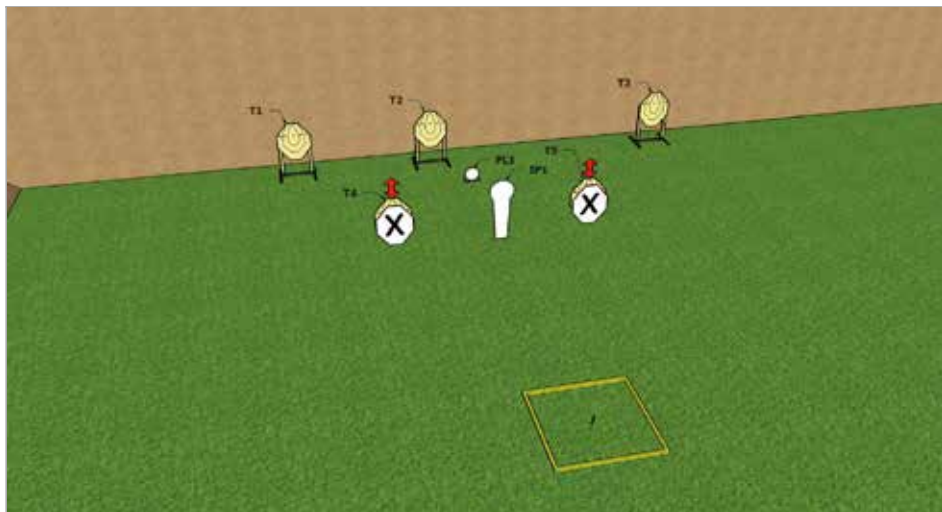

**Mikkeli
Practical**

PISTOL RANGE LEFT - SATURDAY

Stage 7

Stage number	7
Stage name	Pistol range left Saturday
Targets	9 IPSC targets (2 hits per target), 5 IPSC Metal Plates and 1 IPSC Popper
Minimum number of rounds	24
Firearm ready condition	Unloaded - Option 3
Start position	Laying on bed, firearm and all magazines under the bed
Time starts	Audible signal
Penalties	As in IPSC rules
Procedure	On the start signal, engage all targets from marked area A. Moving targets are activated by engaging IP1. Bed is not in marked area so shooting while standing on bed is not allowed.

**Mikkeli
Practical**

PISTOL RANGE RIGHT- SATURDAY

Stage 8

Stage number	8
Stage name	Pistol range right Saturday
Targets	5 IPSC targets (2 hits per target) of which 2 are disappearing, 2 N/S targets (impenetrable), 1 IPSC Metal Plate and 1 IPSC Popper
Minimum number of rounds	12
Firearm ready condition	Loaded - Option 1
Start position	Normal standing in marked area A
Time starts	Audible signal
Penalties	As in IPSC rules
Procedure	On the start signal, engage all targets from marked area A. Disappearing moving targets are activated by engaging IP1.