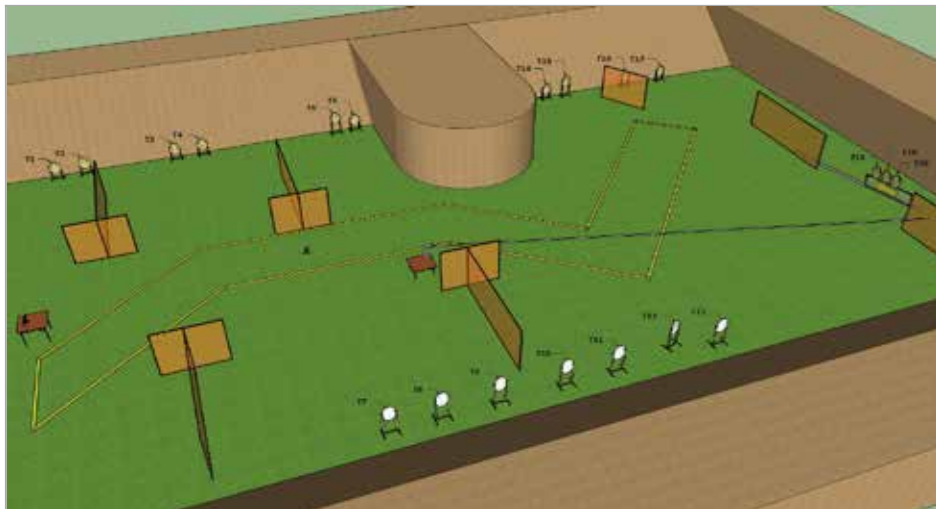

Soundscope pro-TECT iHunt 830 eur

Soundscope kaulasilmukka 55 eur

Lisätietoja www.kuuloxi.fi

KUULOXI
Paremmen kuulemisen puolesta

PRACTICAL RANGE - SATURDAY

Stage 1

Stage number	1
Stage name	Practical range Saturday
Targets	20 IPSC targets (2 hits per target) of which 3 are disappearing
Minimum number of rounds	40
Firearm ready condition	Loaded - Option 2
Start position	Normal standing in marked area A, firearm on table in marked position
Time starts	Audible signal
Penalties	As in IPSC rules
Procedure	On the start signal, engage all targets from marked area A. Disappearing moving targets are activated by pulling a rope and must be activated before last shot.