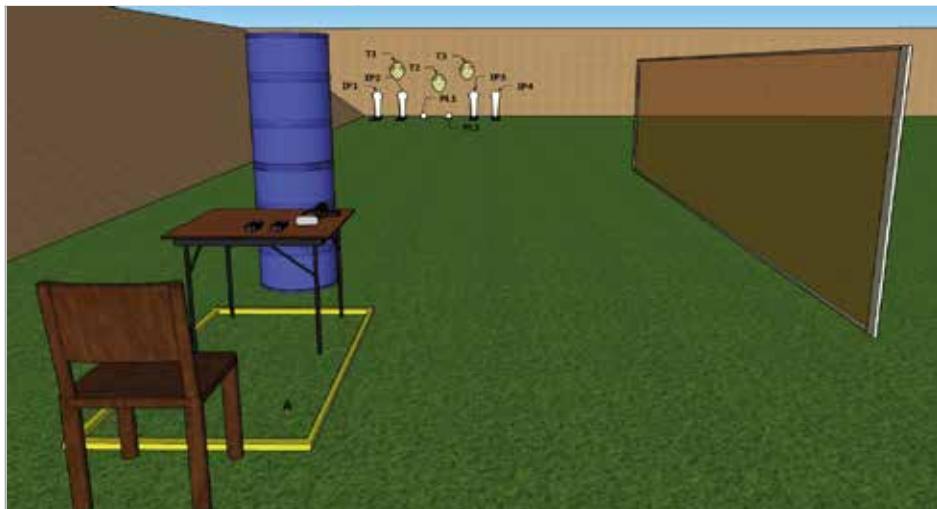

300M RIFLE RIGHT - SUNDAY

Stage 13

Stage number	13
Stage name	300m range right Sunday
Targets	3 IPSC targets (2 hits per target), 2 IPSC Metal Plates and 4 IPSC Poppers
Minimum number of rounds	12
Firearm ready condition	Unloaded - Option 3
Start position	Sitting on chair, firearm and all magazines on the table
Time starts	Audible signal
Penalties	As in IPSC rules
Procedure	On the start signal, engage all targets from marked area

**Mikkeli
Practical**