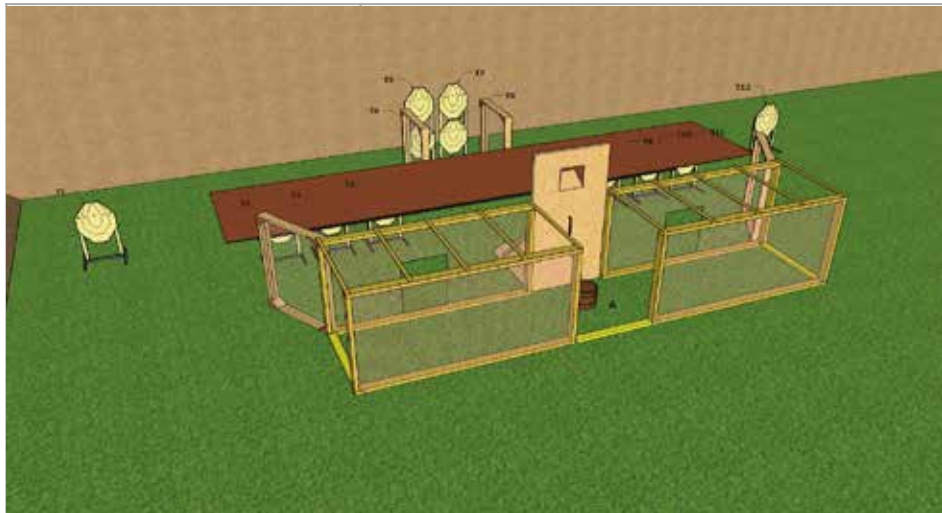

**Mikkeli
Practical**

WWW.ASEJAOSA.FI

150M RIFLE RIGHT - SATURDAY

Stage 3

Stage number	3
Stage name	150m range right Saturday
Targets	12 IPSC targets, 2 hits per target
Minimum number of rounds	24
Firearm ready condition	Loaded - Option 1
Start position	Standing on barrel, firearm in strong hand and weak hand on handle
Time starts	Audible signal
Penalties	As in IPSC rules
Procedure	On the start signal, engage all targets from marked area A. Cooper tunnels on both sides of the starting position.